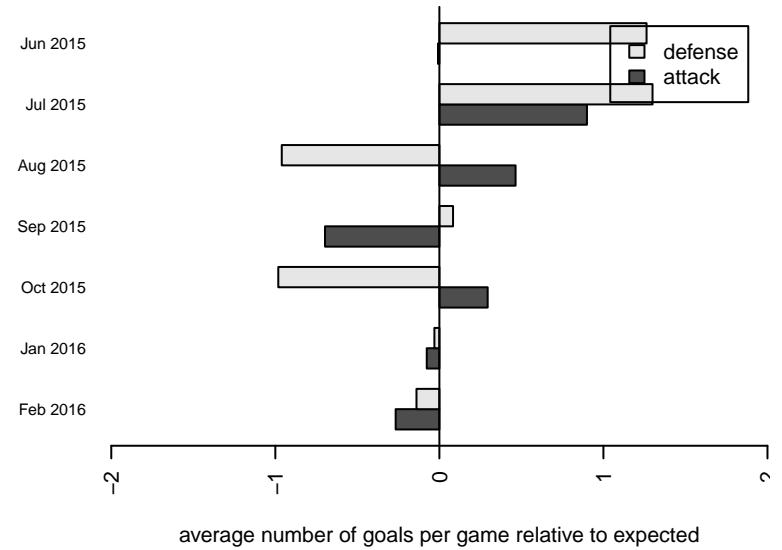

Performance relative to 13 month average