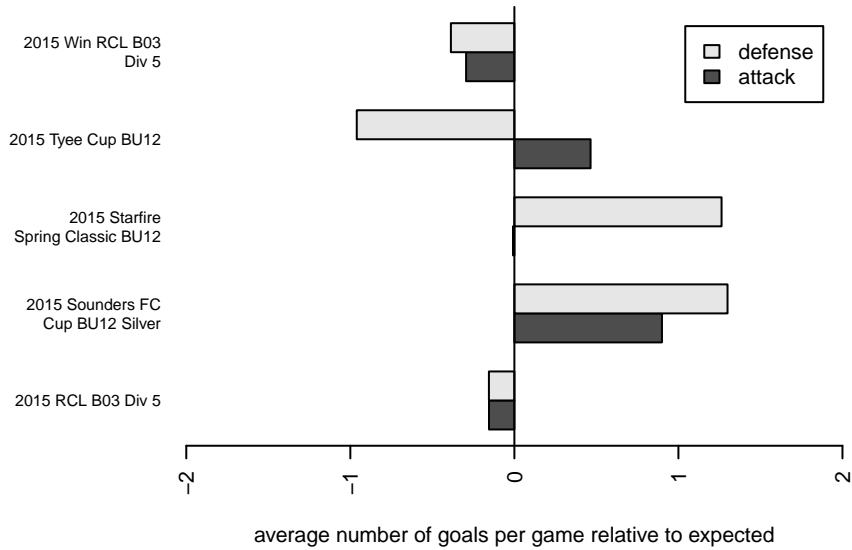

Kitsap Alliance FC White B03

Kitsap Alliance FC
 Silverdale, WA
 B03 total strength=163
 attack=0.14 defense=0.09
 fall league = RCL B03 Div 5
 spr league = Win RCL B03 Div 5

alt names used:
 Kitsap Alliance BU12-B
 Kitsap Alliance FC B03B
 Kitsap Alliance FC B03 B
 Kitsap Alliance B03-B
 Kitsap Alliance FC B03 B

Venues played:
 2015 Starfire Spring Classic BU12
 2015 Sounders FC Cup BU12 Silver
 2015 Tye Cup BU12
 2015 RCL B03 Div 5
 2015 Win RCL B03 Div 5

Kitsap Alliance FC White B03
 Dots are actual minus expected GF (blue circles) and GA (red triangles).
 Blue line is smoothed change in attack strength. Red is smoothed change in defense strength.

**attack and defense variance (black dot)
relative to other teams
and top 10 in region**

**attack and defense rating
relative to others at age
and all opponents in last 13 months**

Performance relative to 13 month average