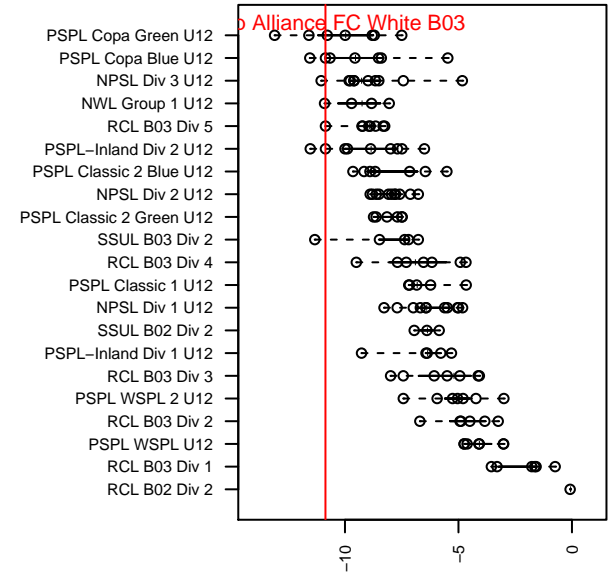

Kitsap Alliance FC White B03

Kitsap Alliance FC
 Silverdale, WA
 B03 total strength=163
 attack=0.14 defense=0.09
 fall league = RCL B03 Div 5
 spr league = Win RCL B03 Div 5

alt names used:
 Kitsap Alliance BU12-B
 Kitsap Alliance FC B03B
 Kitsap Alliance FC B03 B
 Kitsap Alliance B03-B
 Kitsap Alliance FC B03 B

Venues played:
 2015 Starfire Spring Classic BU12
 2015 Sounders FC Cup BU12 Silver
 2015 Tye Cup BU12
 2015 RCL B03 Div 5
 2015 Win RCL B03 Div 5

Kitsap Alliance FC White B03
 Dots are actual minus expected GF (blue circles) and GA (red triangles).
 Blue line is smoothed change in attack strength. Red is smoothed change in defense strength.

**attack and defense variance (black dot)
relative to other teams
and top 10 in region**

**attack and defense rating
relative to others at age
and all opponents in last 13 months**

Performance relative to 13 month average