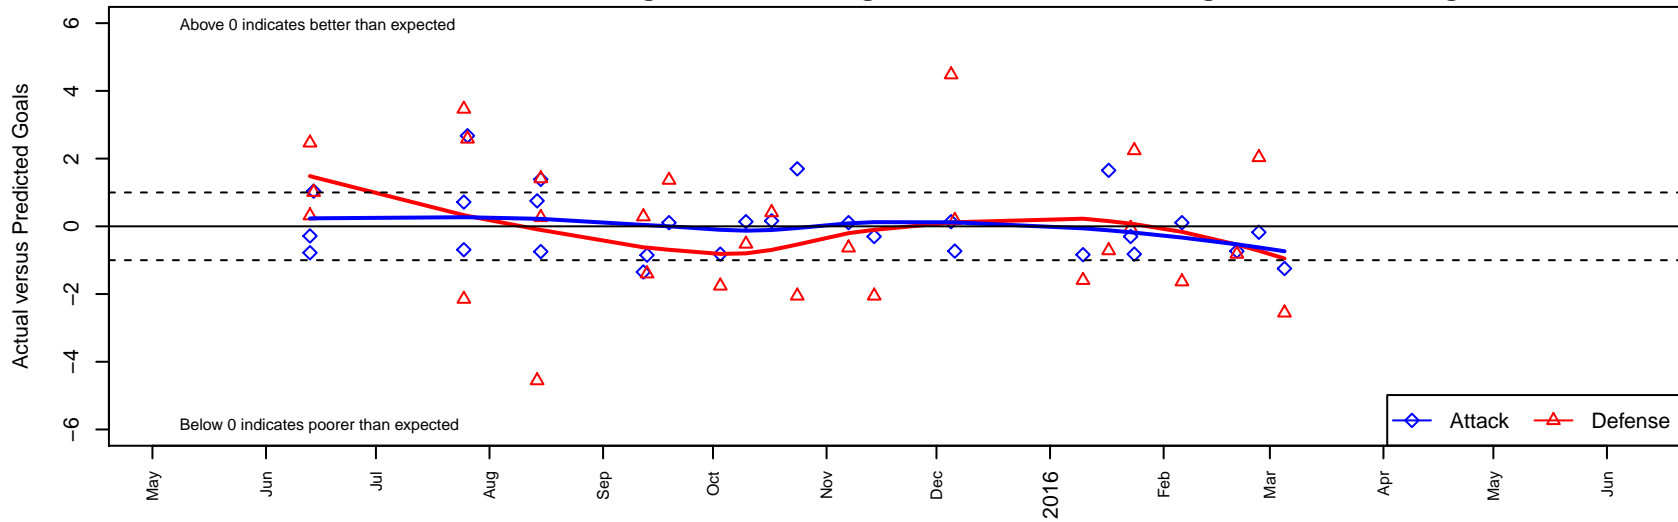

Kitsap Alliance FC White B03

Kitsap Alliance FC
 Silverdale, WA
 B03 total strength=163
 attack=0.14 defense=0.09
 fall league = RCL B03 Div 5
 spr league = Win RCL B03 Div 5

alt names used:
 Kitsap Alliance BU12-B
 Kitsap Alliance FC B03B
 Kitsap Alliance FC B03 B
 Kitsap Alliance B03-B
 Kitsap Alliance FC B03 B

Venues played:
 2015 Starfire Spring Classic BU12
 2015 Sounders FC Cup BU12 Silver
 2015 Tye Cup BU12
 2015 RCL B03 Div 5
 2015 Win RCL B03 Div 5

Kitsap Alliance FC White B03
 Dots are actual minus expected GF (blue circles) and GA (red triangles).
 Blue line is smoothed change in attack strength. Red is smoothed change in defense strength.

**attack and defense variance (black dot)
relative to other teams
and top 10 in region**

**attack and defense rating
relative to others at age
and all opponents in last 13 months**

Performance relative to 13 month average